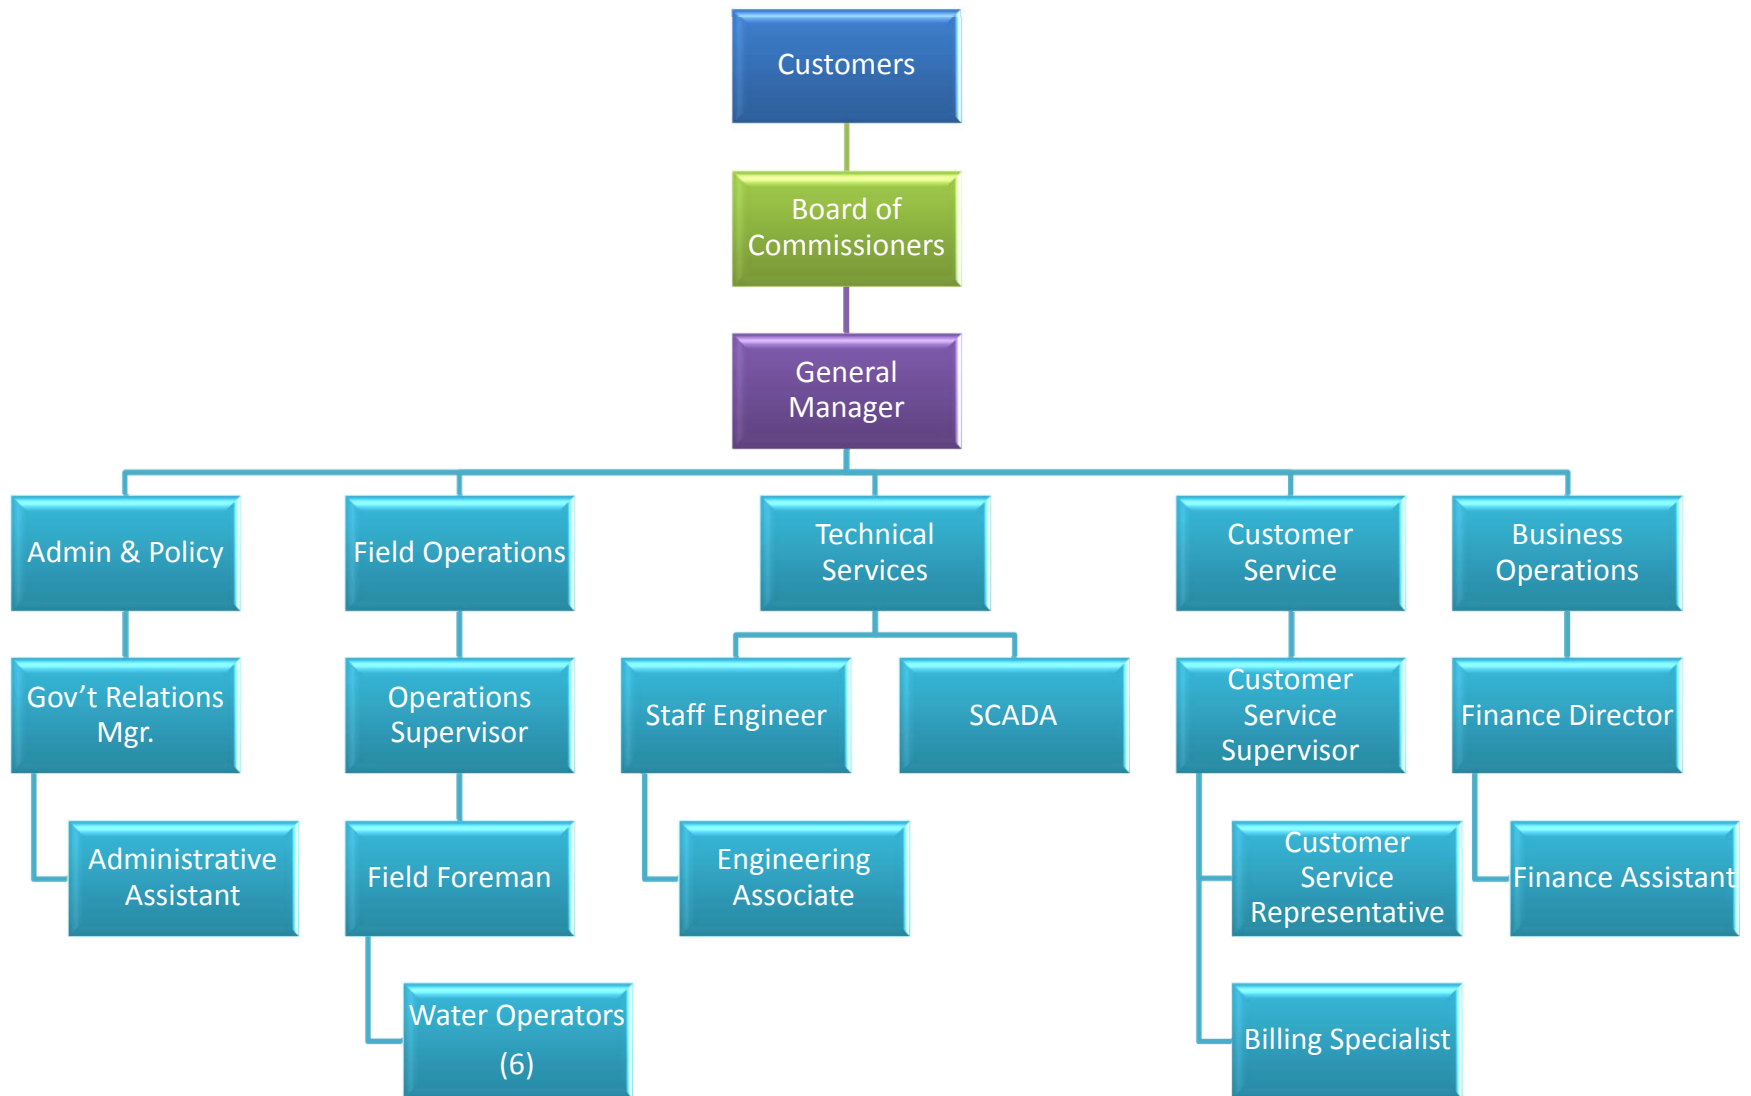

# SUNRISE WATER AUTHORITY ORGANIZATIONAL STRUCTURE

December 2012